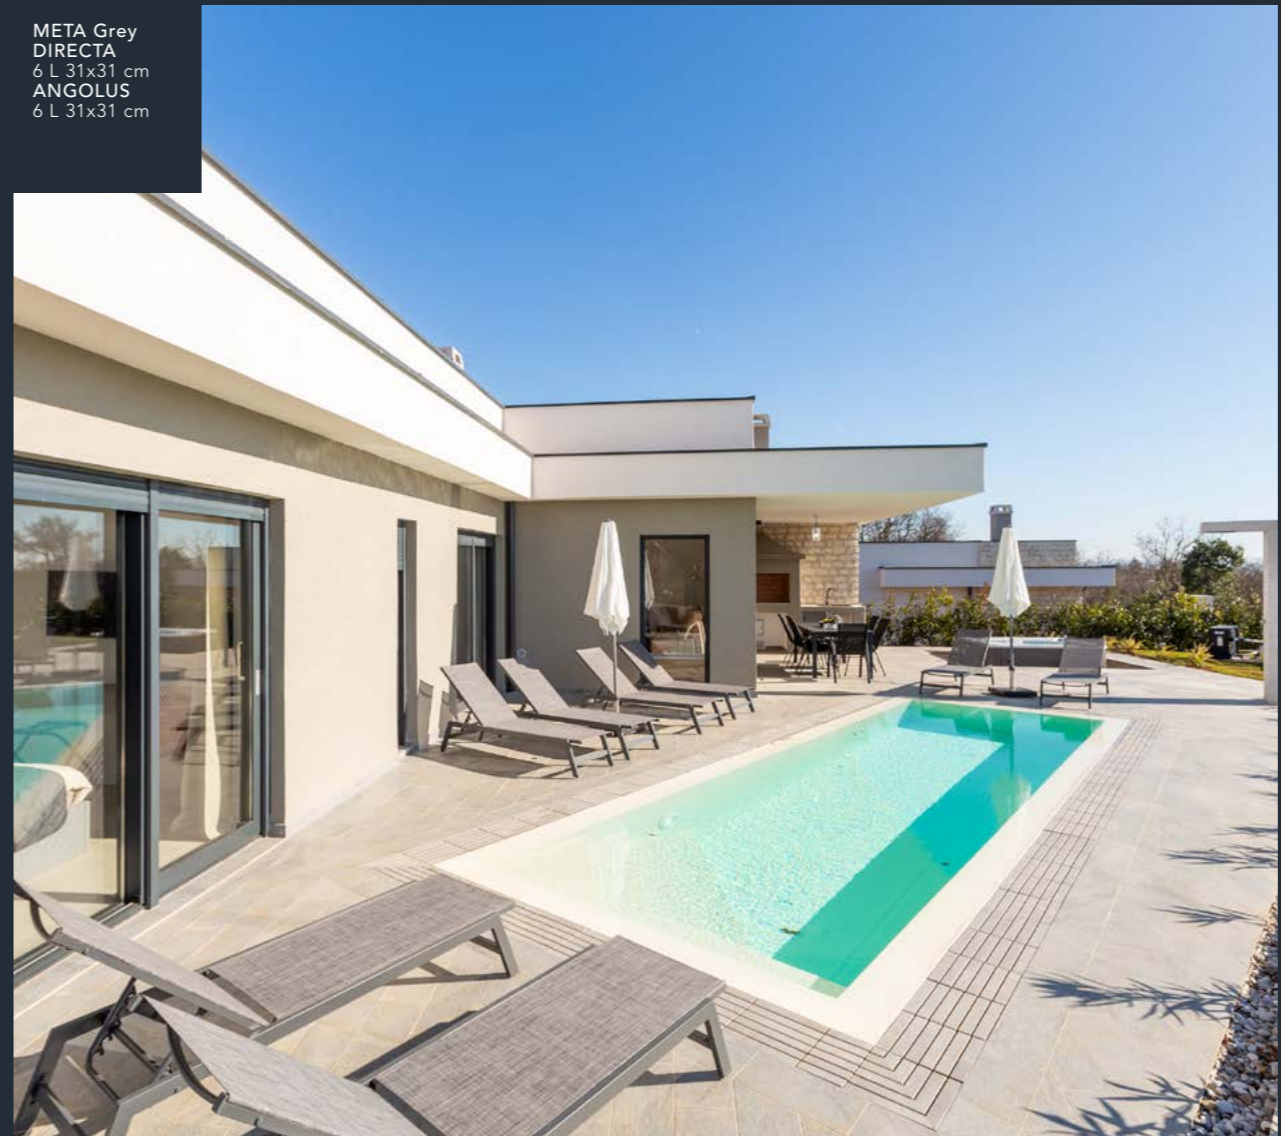

META Grey
DIRECTA
6 L 31x31 cm
ANGOLUS
6 L 31x31 cm