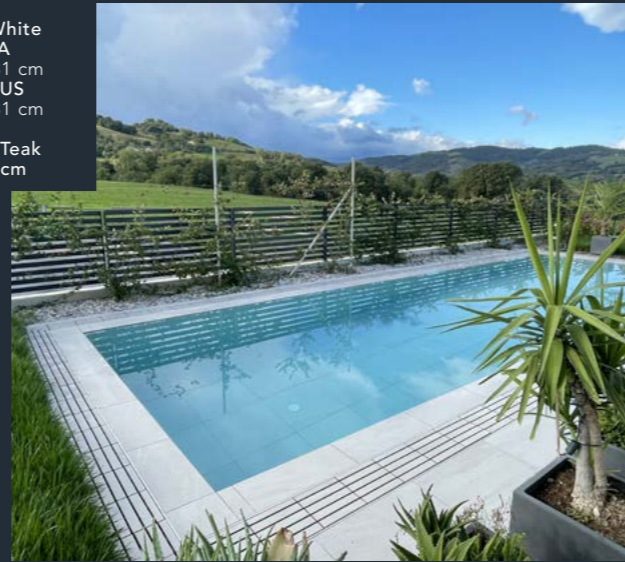

META White
DIRECTA
6 L 31x31 cm
ANGOLUS
6 L 31x31 cm
WOOD Teak
20x120 cm