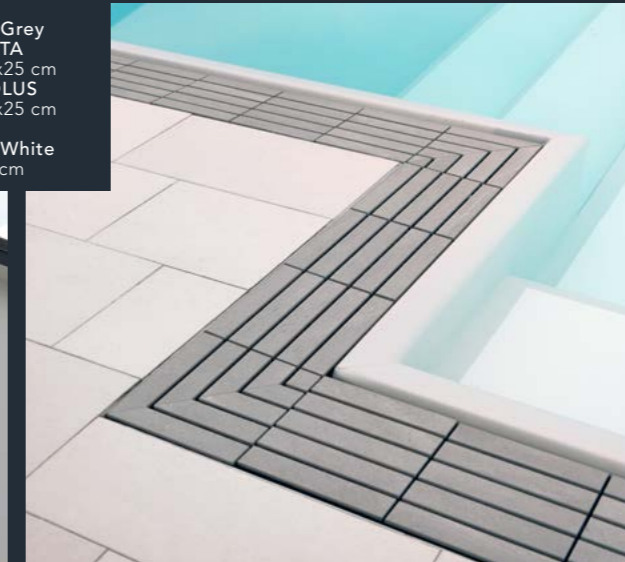

META Grey
DIRECTA
5 L 25x25 cm
ANGOLUS
5 L 25x25 cm
META White
30x60 cm